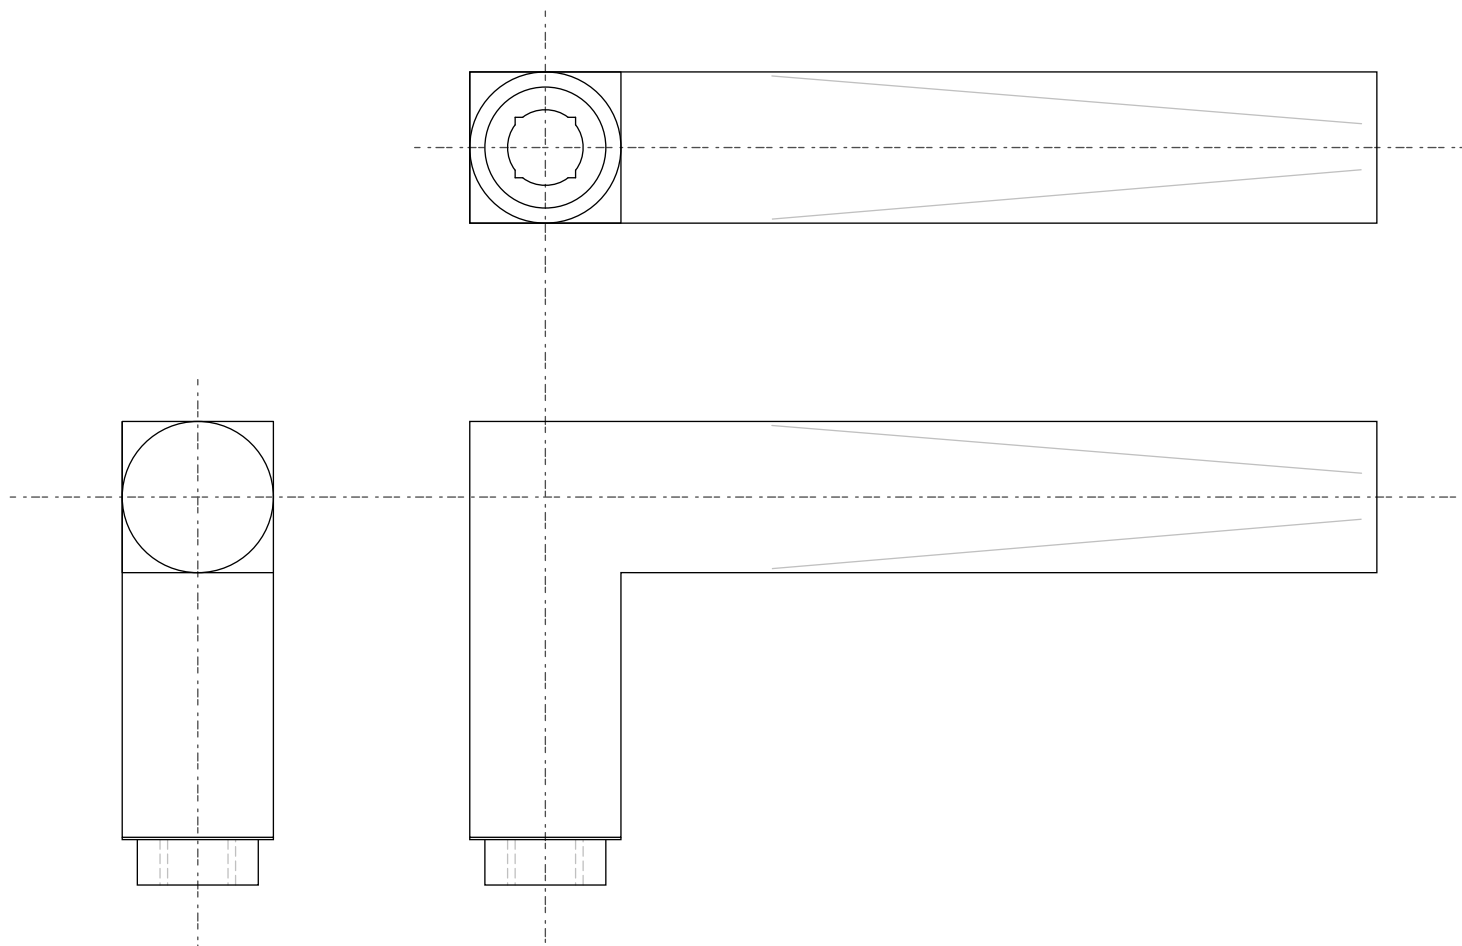

LOUDORDESIGN STUDIO

VERVLOET®

EUCLID | DOOR HANDLE COLLECTION n° 45 002 | DESIGN by JEAN FRANCOIS D'OR for VERVLOET | COLLECTION 2011

door handle n° 45.002

Euclide

In geometry, the incircle or inscribed circle of a polygon is the largest circle contained in this polygon; it touches and is tangent to, the all sides. The center of the incircle is called the incenter.

DIMENSIONS

20 x 60 x 120 mm

PRODUCED AND DISTRIBUTED by VERVLOET | www.vervloet.be

L O U D O R D E S I G N S T U D I O

THANKS TO BORIS CHANTRY FOR HIS INTERNSHIP COLLABORATION

TO EXIT PRESS **ESC**

PICTURES © JEAN-PAUL PFISTER