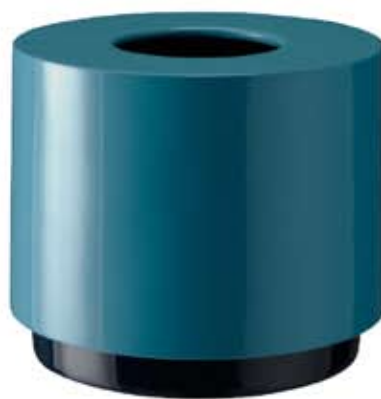

LOUDORDESIGN STUDIO

ligne roset[®]

ARLEQUIN | STORAGE BOX | DESIGN by JEAN FRANCOIS D'OR for LIGNE ROSET | HANDMADE LAQUER | LARGE D30 x H26 CM | SMALL D30 x H13 CM

ARLEQUIN | STORAGE BOX | DESIGN by JEAN FRANCOIS D'OR for LIGNE ROSET | HANDMADE LAQUER | LARGE D30 x H26 CM | SMALL D30 x H13 CM