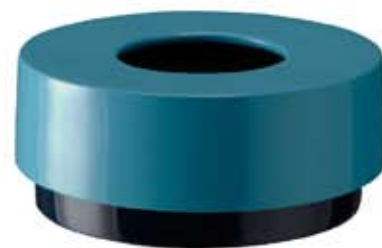

LOUDORDESIGN STUDIO

ligne roset[®]

ARLEQUIN | STORAGE BOX | DESIGN by JEAN FRANCOIS D'OR for LIGNE ROSET | HANDMADE LAQUER | LARGE D30 x H26 CM | SMALL D30 x H13 CM

ARLEQUIN | STORAGE BOX | DESIGN by JEAN FRANCOIS D'OR for LIGNE ROSET | HANDMADE LAQUER | LARGE D30 x H26 CM | SMALL D30 x H13 CM

LOUDORDESIGN STUDIO

ligne roset®

TO EXIT PRESS ESC